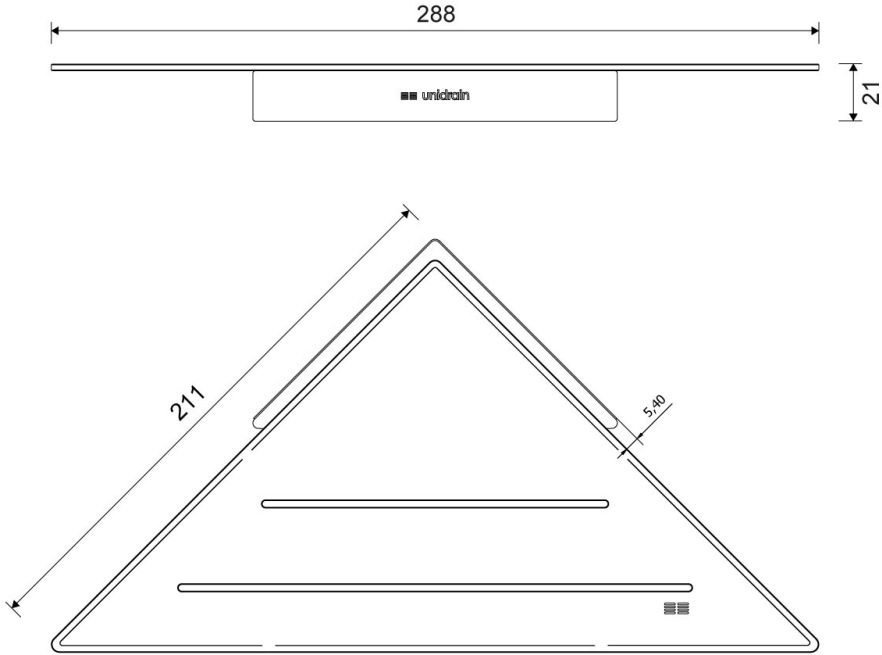

## 7212

Reframe | Soap shelf

Soap shelf Brass

Soap shelf in a reinforced steel plate to secure stability. Discreet grooves drain water away and an anti-slip barrier keeps shower essentials from sliding when the shelf is wet. The innovative wall mount can be adapted to corners, which are not exactly 90°.

### Specifications

<b>ITEM NUMBER</b>	<b>GTIN NUMBER</b>	<b>WEIGHT</b>
7212	5707692010496	600 g
<b>MATERIAL</b>	<b>SURFACE</b>	<b>DEPTH</b>
Stainless steel (AISI 304)	PVD: Brass	211 mm
<b>WIDTH</b>		
288 mm		